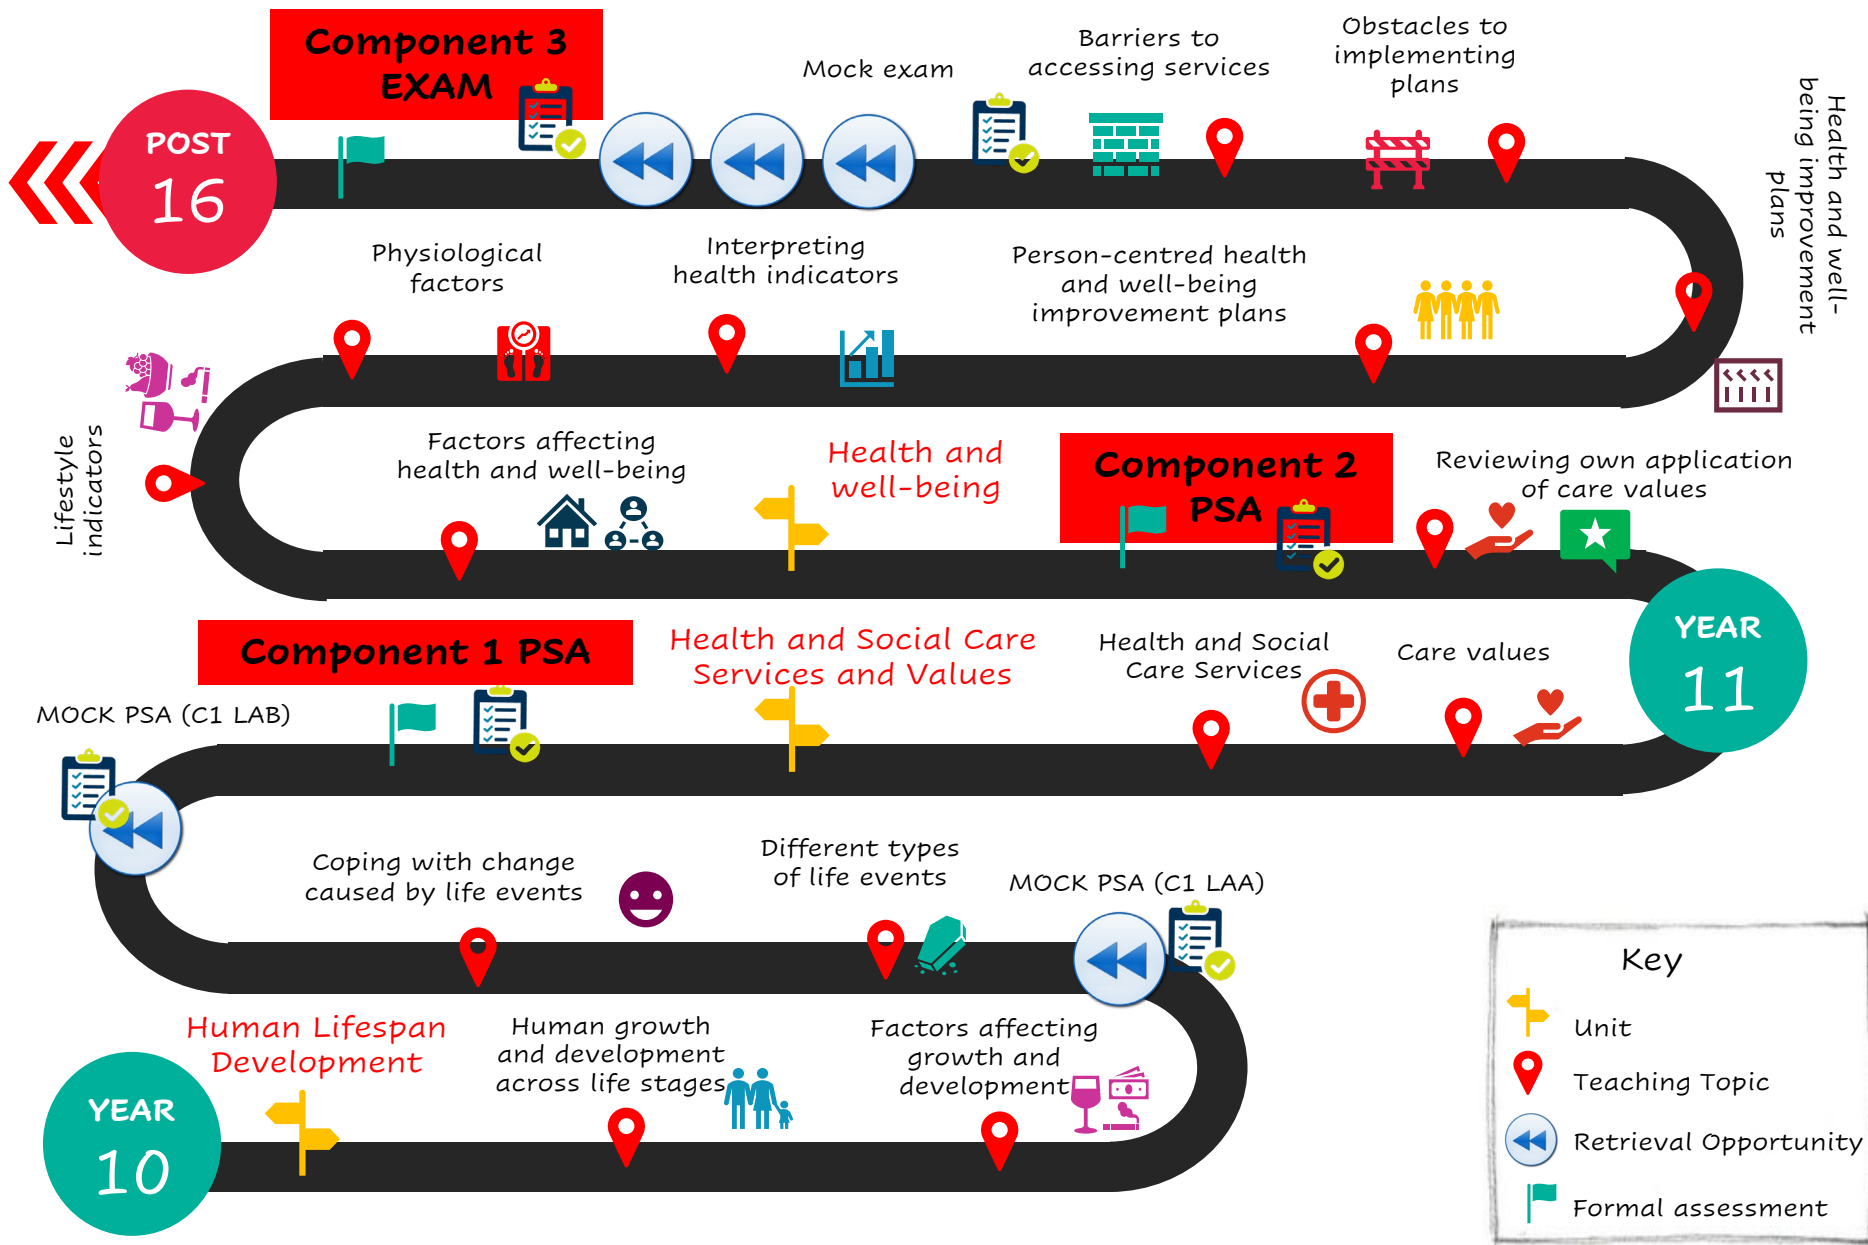

# BTEC Tech Award Health and Social Care

## Course learning journey

# BTEC Health and Social Care

Component 1 (LAA) Understand human growth and development across life stages and the factors that affect it